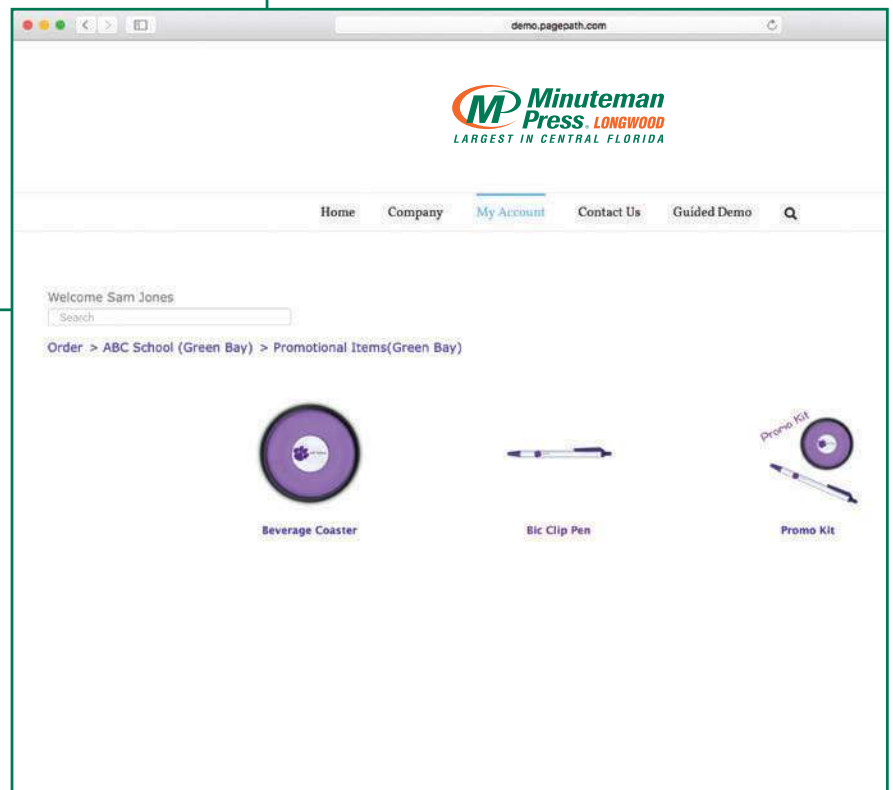

FEATURES:

- Fast, Menu Style Ordering
- Realtime Inventory Availability

BENEFITS:

- Realtime Access to Common Inventory
- Thumbnail Images to Confirm Correct Item Ordered