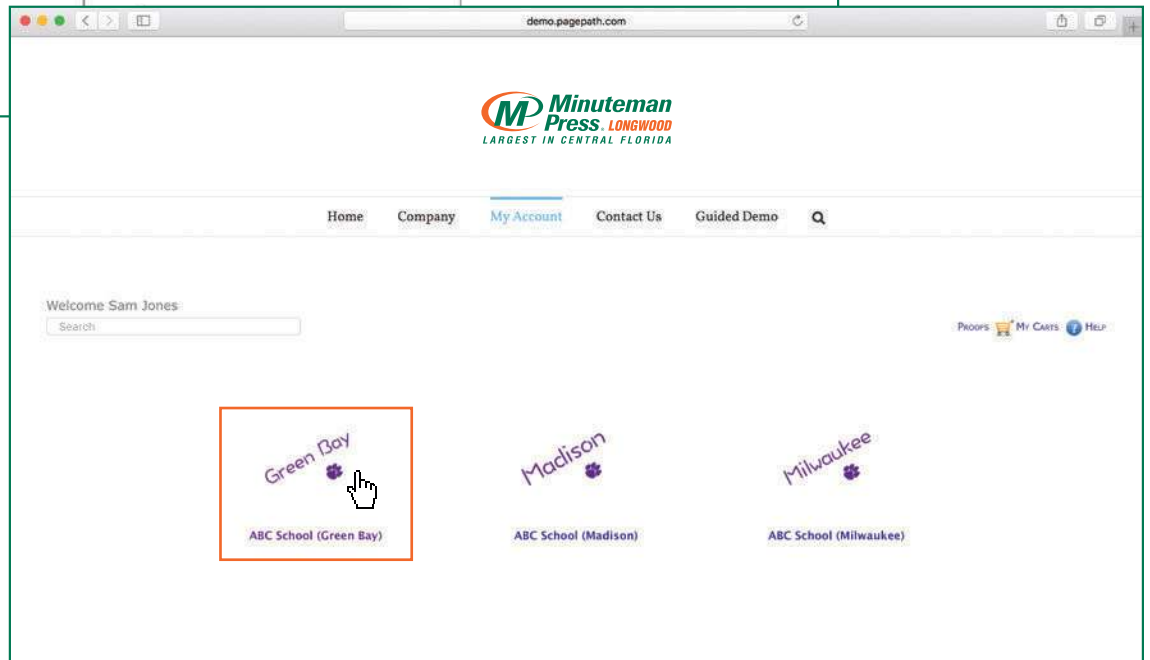

# WEB-TO-PRINT ORDERING WEBSITE

- What Is It?
- What Can I Do With It?
- Why is it Valuable?

*Prepared for:*

*A customizable web-to-print solution from  
Minuteman Press Longwood that can  
help your organization save time and money.*

# Log In and Choose Your Item