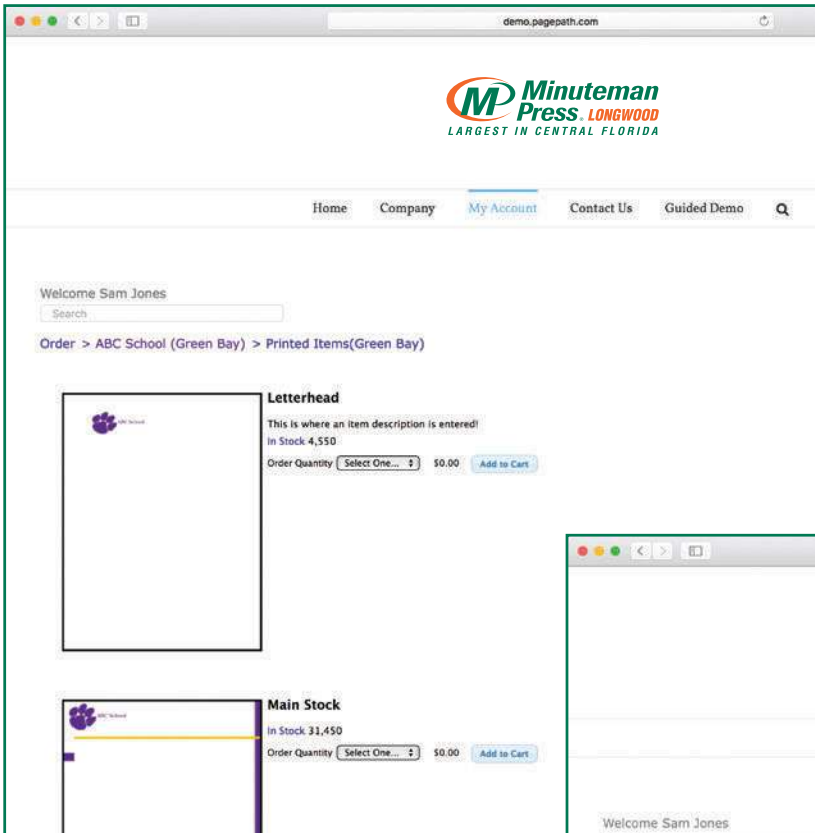

FEATURES:

- Fast, Menu Style Ordering
- Realtime Inventory Availability

BENEFITS:

- Realtime Access to Common Inventory
- Thumbnail Images to Confirm Correct Item Ordered