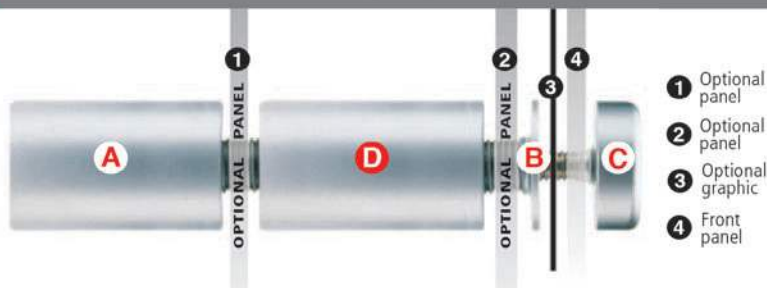

The internal back wall of **A Parts** are designed to accommodate the head of an 8 or 9 gauge countersunk screw or bolt.

B Parts screw into **A** or **D Parts**.

C Parts screw into **B Parts**.

D Parts screw between **A** and **B Parts**.

Important:
Use approved wall anchors when required.

extra spacers (**D Parts**) are used to hold more panels and/or increase the standoff distance.

GRAPHIC DISPLAYS

Graphics are held between back panels and front panels

Patented multimounts unique functionality makes:

- installation is simple
- graphic changes are easy, fast and safe because when the **C Parts** are unscrewed the back panel remains secured in place

MULTIPLE LAYERS

Panels are secured between **A** + **D** Parts and **D** + **B** Parts and **B** + **C** Parts

Using extra spacers (**D Parts**) give you more creative options including:

- multiple panel layers with different colours and textures
- offsetting some layers
- **D Parts** can also be used to increase the standoff distance