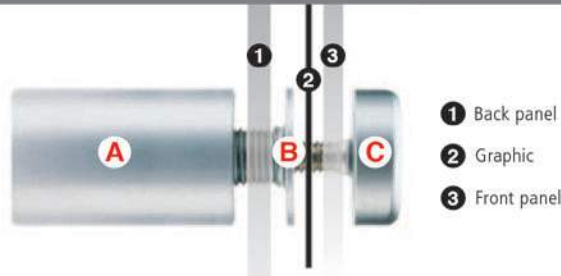

multi•mounts®

change your graphics | easily | quickly | safely

STANDARD PARTS

Are **A** + **B** + **C** Parts which are sold as a set - Optional extra **D** Parts are sold separately

The internal back wall of **A Parts** are designed to accommodate the head of an 8 or 9 gauge countersunk screw or bolt.

B Parts screw into **A** or **D Parts**.

C Parts screw into **B Parts**.

D Parts screw between **A** and **B Parts**.

Important:
Use approved wall anchors when required.

extra spacers (**D Parts**) are used to hold more panels and/or increase the standoff distance.

GRAPHIC DISPLAYS

Graphics are held between back panels and front panels

Patented multimounts unique functionality makes:

- installation is simple
- graphic changes are easy, fast and safe because when the **C Parts** are unscrewed the back panel remains secured in place

MULTIPLE LAYERS

Panels are secured between **A** + **D** Parts and **D** + **B** Parts and **B** + **C** Parts

Using extra spacers (**D Parts**) give you more creative options including:

- multiple panel layers with different colours and textures
- offsetting some layers
- **D Parts** can also be used to increase the standoff distance