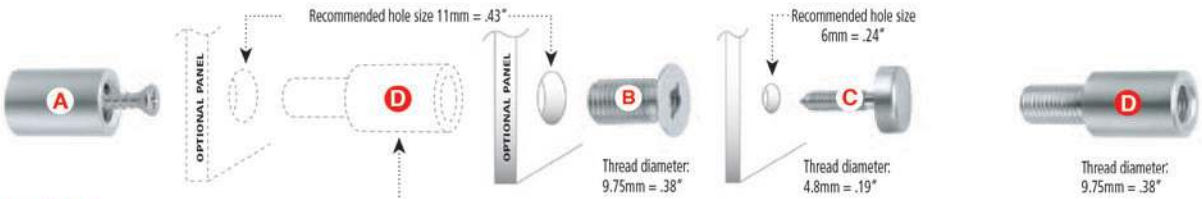

The internal back wall of **A Parts** are designed to accommodate the head of an 8 or 9 gauge countersunk screw or bolt.

B Parts screw into **A** or **D Parts**.

C Parts screw into **B Parts**.

D Parts screw between **A** and **B Parts**.