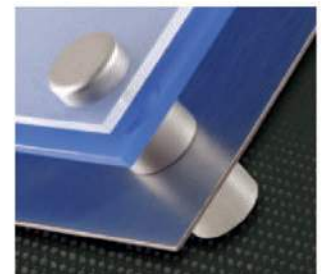

The internal back wall of **A Parts** are designed to accommodate the head of an 8 or 9 gauge countersunk screw or bolt.

B Parts screw into **A** or **D Parts**.

C Parts screw into **B Parts**.

D Parts screw between **A** and **B Parts**.

Patented multimounts unique functionality makes:

- installation is simple
- graphic changes are easy, fast and safe because when the **C Parts** are unscrewed the back panel remains secured in place

MULTIPLE LAYERS

Panels are secured between **A** + **D** Parts and **D** + **B** Parts and **B** + **C** Parts

Using extra spacers (**D Parts**) give you more creative options including:

- multiple panel layers with different colours and textures
- offsetting some layers
- **D Parts** can also be used to increase the standoff distance