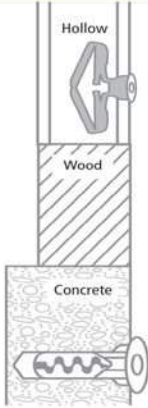

RESIN - PT

PT colours - available with a Gloss or Matt finish in Small, Medium and Large sizes

multi•mounts®

change your graphics | easily | quickly | safely

STANDARD PARTS

Are **A** + **B** + **C** Parts which are sold as a set - Optional extra **D** Parts are sold separately

The internal back wall of **A Parts** are designed to accommodate the head of an 8 or 9 gauge countersunk screw or bolt.

B Parts screw into **A** or **D Parts**.

C Parts screw into **B Parts**.

D Parts screw between **A** and **B Parts**.

Important:
Use approved wall anchors when required.

extra spacers (**D Parts**) are used to hold more panels and/or increase the standoff distance.

GRAPHIC DISPLAYS

Graphics are held between back panels and front panels