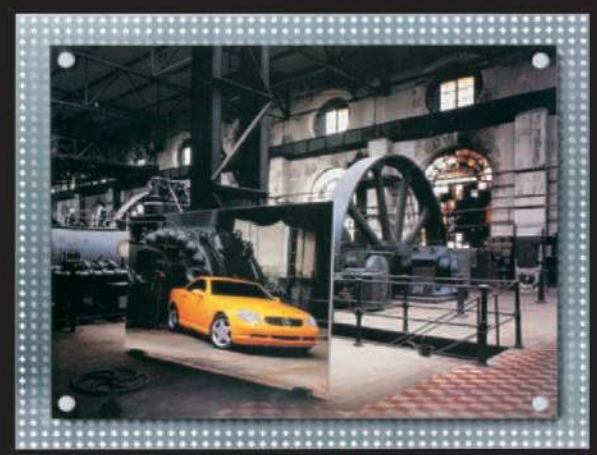

tapes	
chicken sandwiches	$11.00
chicken nachos	$8.00
chicken loaded fries	$8.00
chicken salad & dip	$8.00
chicken nacho wrap	$8.00
chicken pizza	$11.00
chicken calzone	$12.00

cocktails	
blackberry	$8.00
blueberry	$12.00
cranberry	$12.00
lemon lime	$12.00
orange	$12.00
peach	$14.00
apple	$12.00