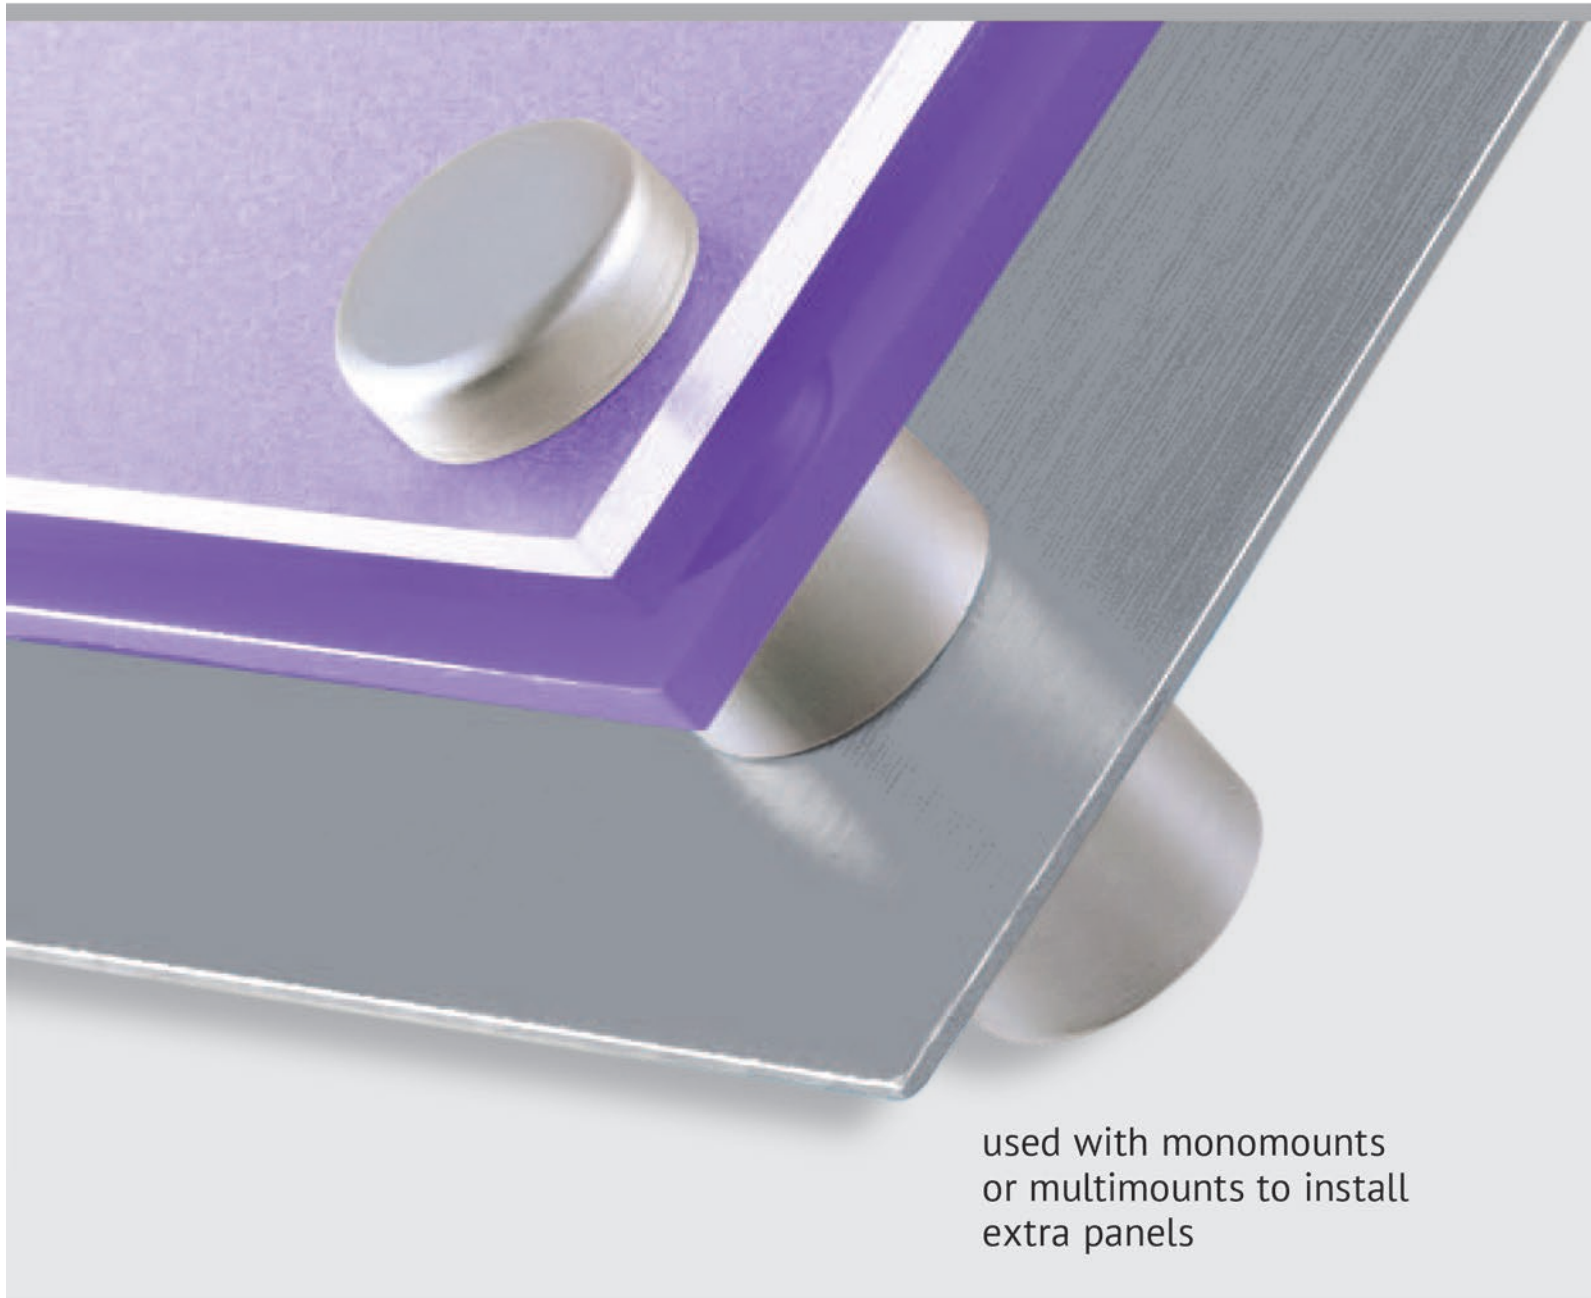

extra•spacers

best for multi-layering and offsetting

used with monomounts
or multimounts to install
extra panels

ALUMINIUM

Available with a Natural finish in the following sizes

BRASS

Available with the finishes and colours below in Small, Medium, Large, XL and XXL sizes

RESIN

Standard colours - available with a Gloss or Matt finish in Small, Medium and Large sizes

RESIN

PT colours - available with a Gloss or Matt finish in Small, Medium and Large sizes