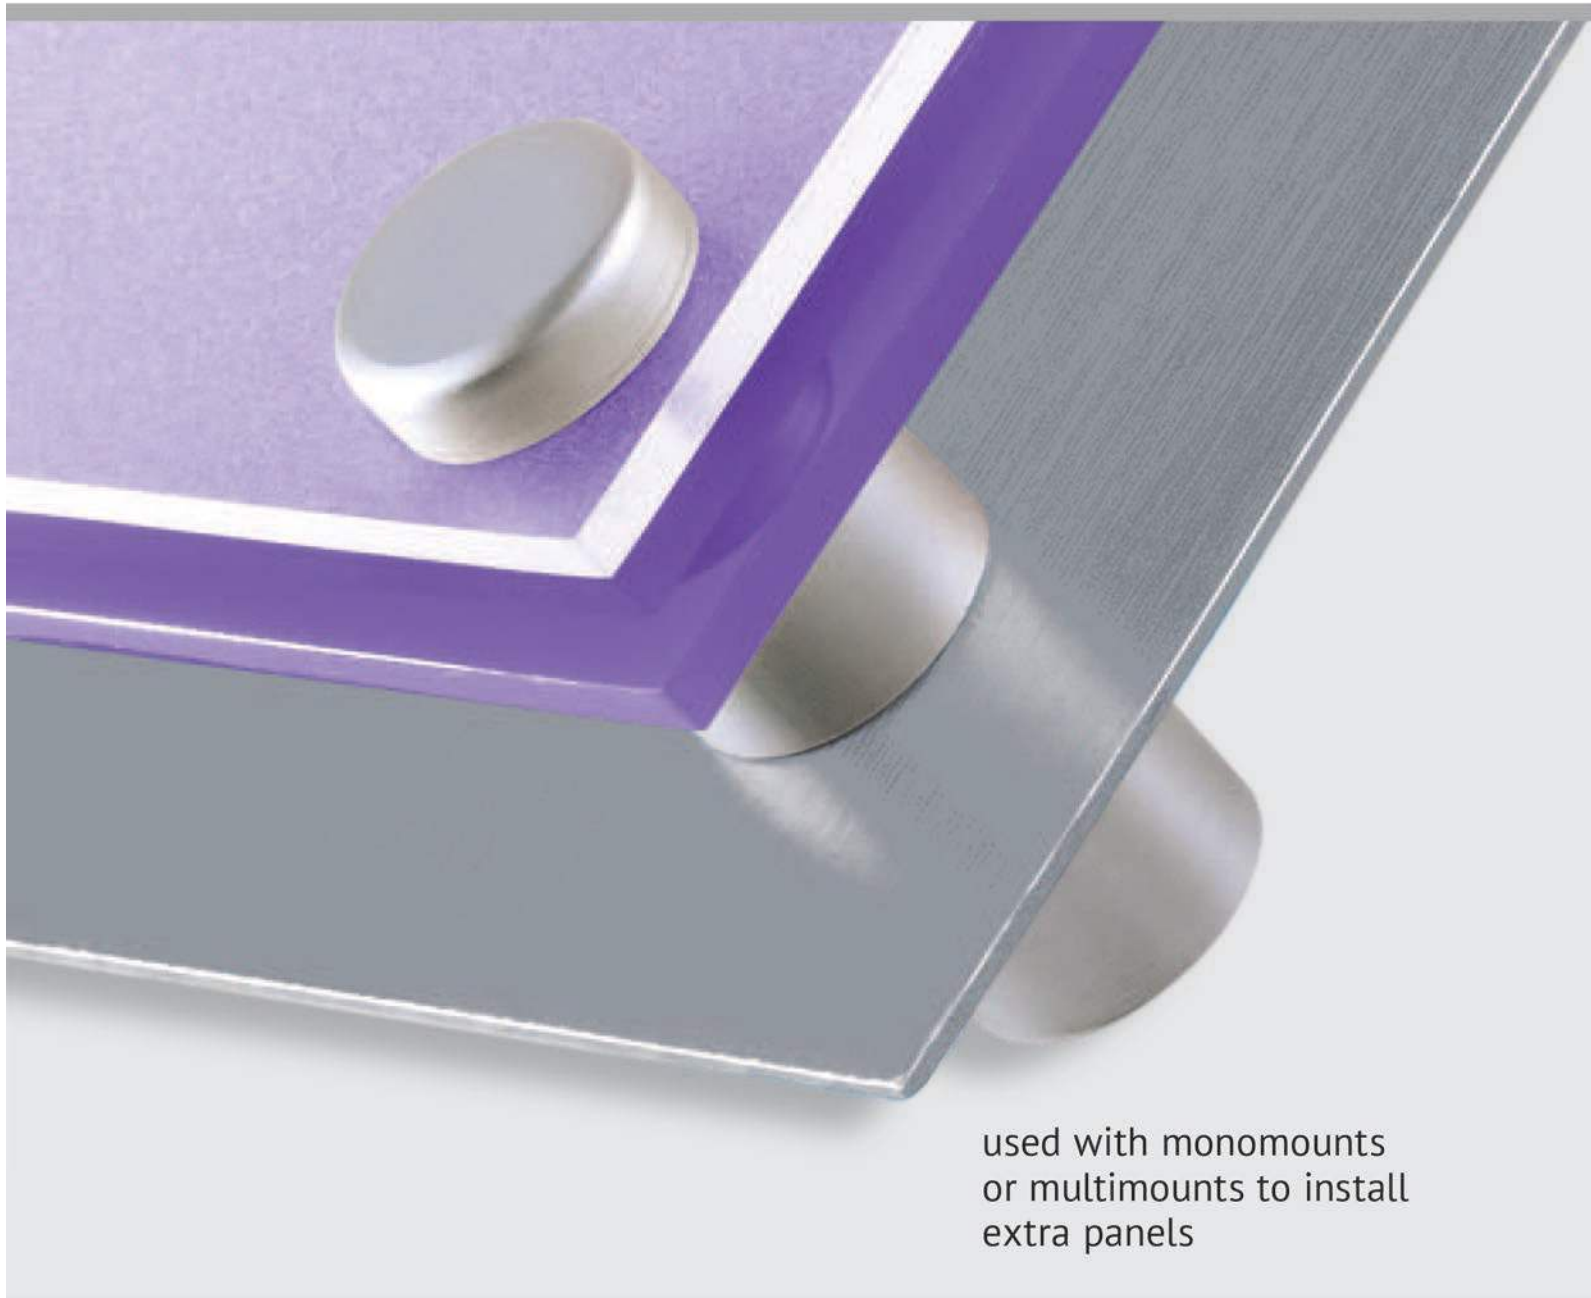

extra•spacers

best for multi-layering and offsetting

used with monomounts
or multimounts to install
extra panels

ALUMINIUM

Available with a Natural finish in the following sizes

BRASS

Available with the finishes and colours below in Small, Medium, Large, XL and XXL sizes

RESIN

Standard colours - available with a Gloss or Matt finish in Small, Medium and Large sizes

RESIN

PT colours - available with a Gloss or Matt finish in Small, Medium and Large sizes