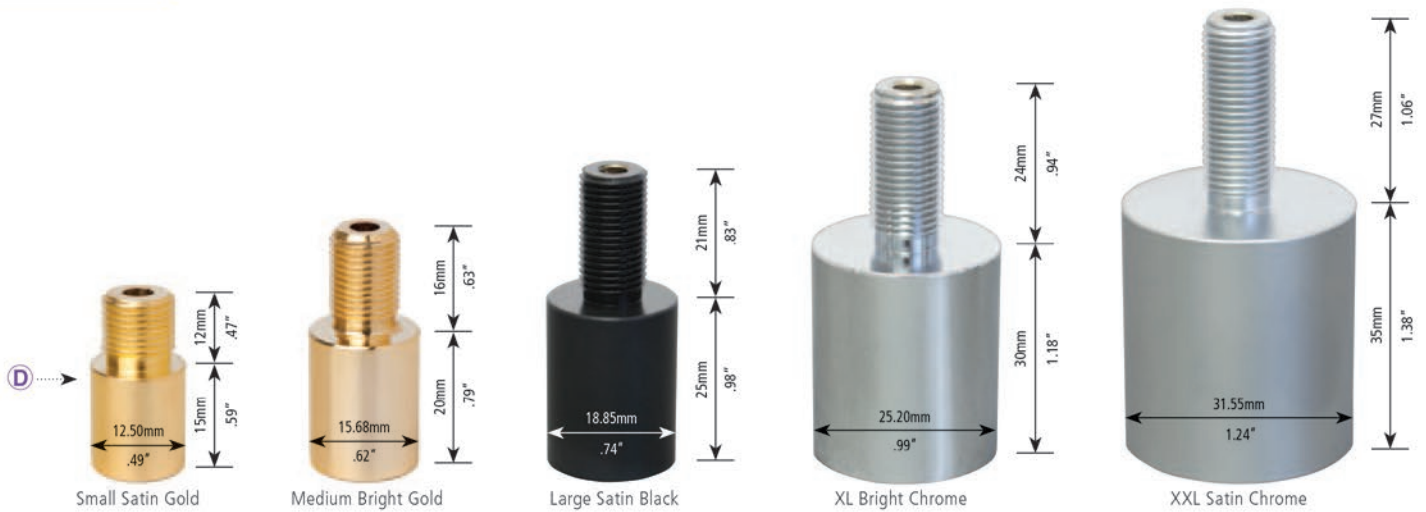

extra•spacers

best for multi-layering and offsetting

used with monomounts
or multimounts to install
extra panels

ALUMINIUM

Available with a Natural finish in the following sizes

BRASS

Available with the finishes and colours below in Small, Medium, Large, XL and XXL sizes

RESIN

Standard colours - available with a Gloss or Matt finish in Small, Medium and Large sizes

RESIN

PT colours - available with a Gloss or Matt finish in Small, Medium and Large sizes